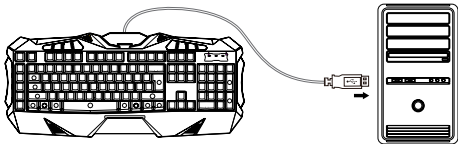

Connection