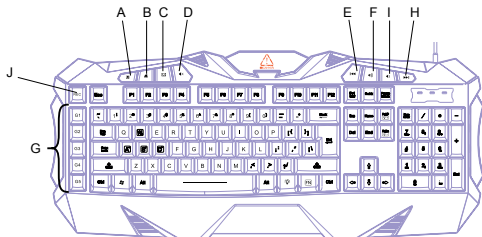

A	My computer
B	Home page
C	Email
D	Mute
E	Previous
F	Volume plus
G	G1-G5 Macro keys
H	Next
I	Volume minus
J	REC - Record

Instructions of Macro

1. Press "REC" key , scroll Lock indicator start flickering slowly;
2. Press any key of G1-G5 (For example G1), scroll lock indicator flickering fast;
3. Start Macro record, press any keys you want set as Marco function (for example press 123456) to start recording.
4. Press "REC" key to exit MACRO setting
5. Press "G1", you can get "123456"