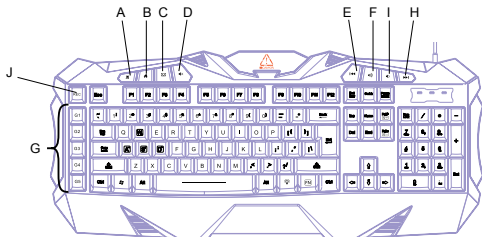

A	Моят компютър
B	Начална страница
C	Email
D	Без звук
E	Предишен
F	Увеличаване на звука
G	G1-G5 макро клавиши
H	Следващ
I	Намаляване на звука
J	REC – Запис

Инструкции за настройка на макротата

1. Натисни бутон "REC" , Scroll Lock светлинният индикатор започва да мига бавно;
  2. Натиснете някой от бутоните G1-G5 (например G1). Scroll lock индикаторът започва да мига бързо;
  3. Започнете да записвате макро функция като натиснете желаната комбинация от бутони (например 123456);
  4. Натиснете "REC", за да излезете от настройките на макрото
  5. Проверете коректността на записа като натиснете "G1". Трябва да бъде изпълнена функцията "123456"
2. По този начин може да настроите и останалите бутони.