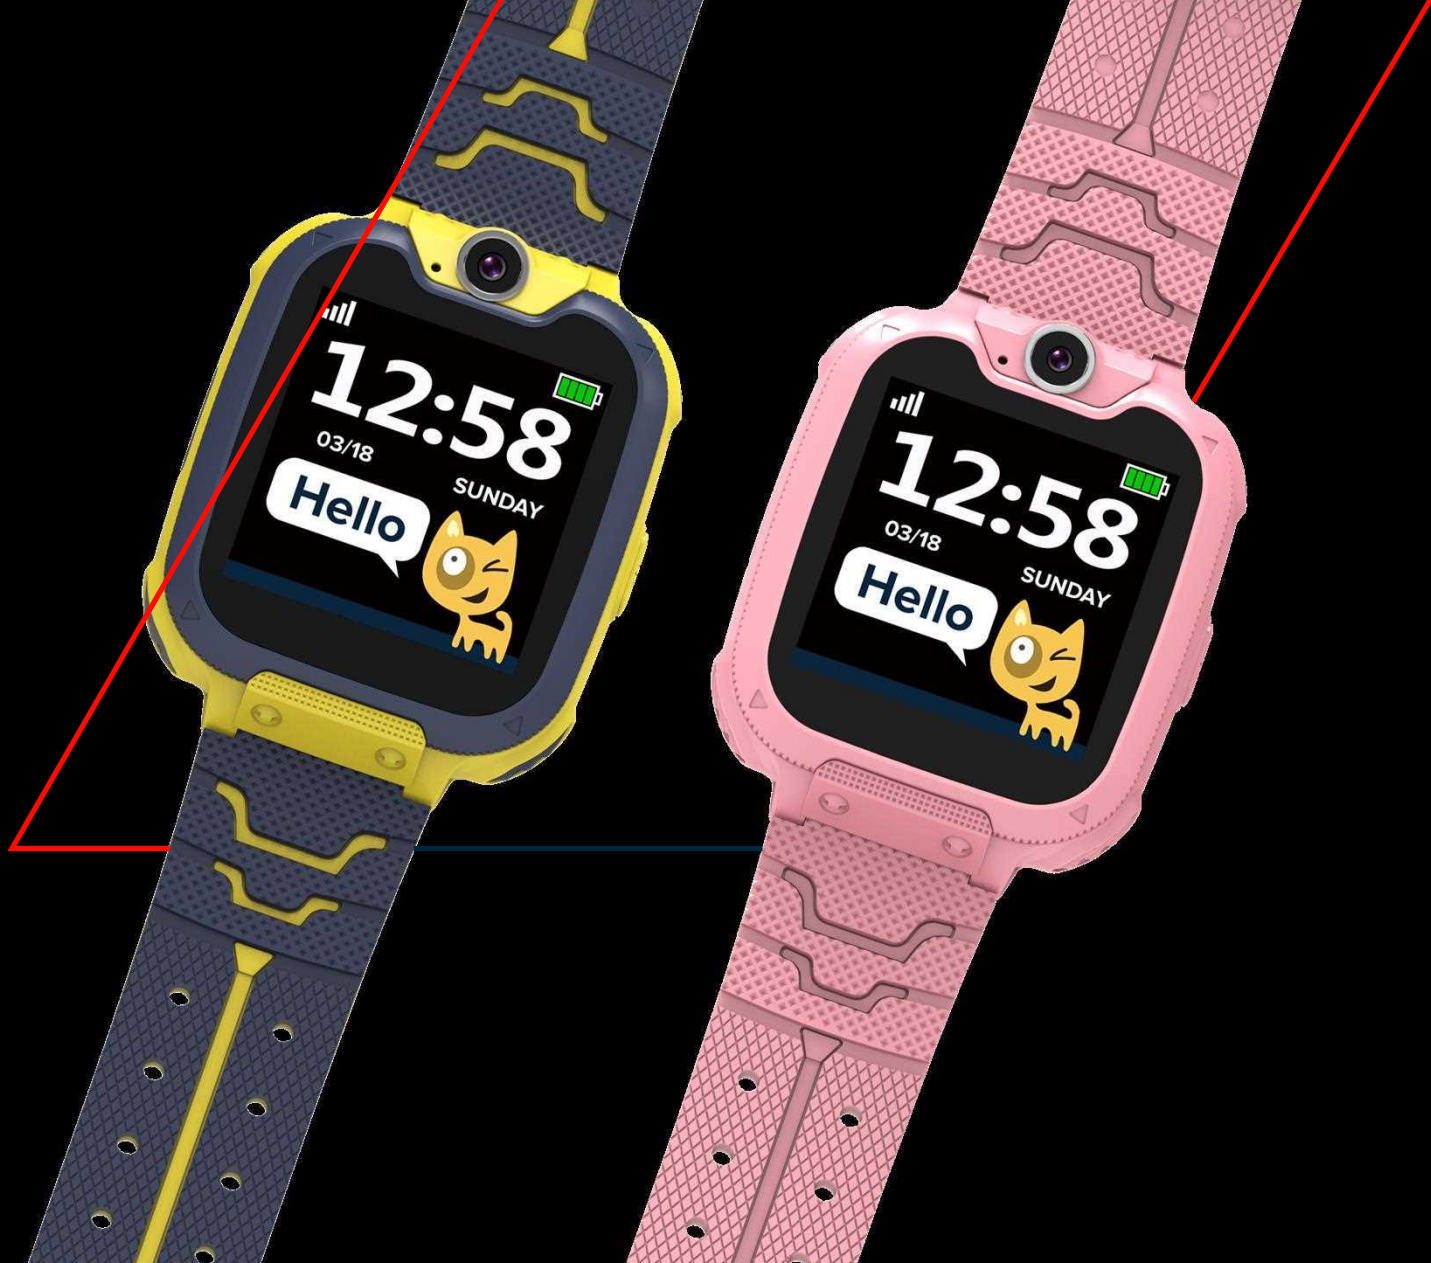

## Games

Racing

Mario

Parachute

Pinball

Basketball

Worm

Bee War

# KIDS SMARTWATCH SANDY KW-34

## Kids watch