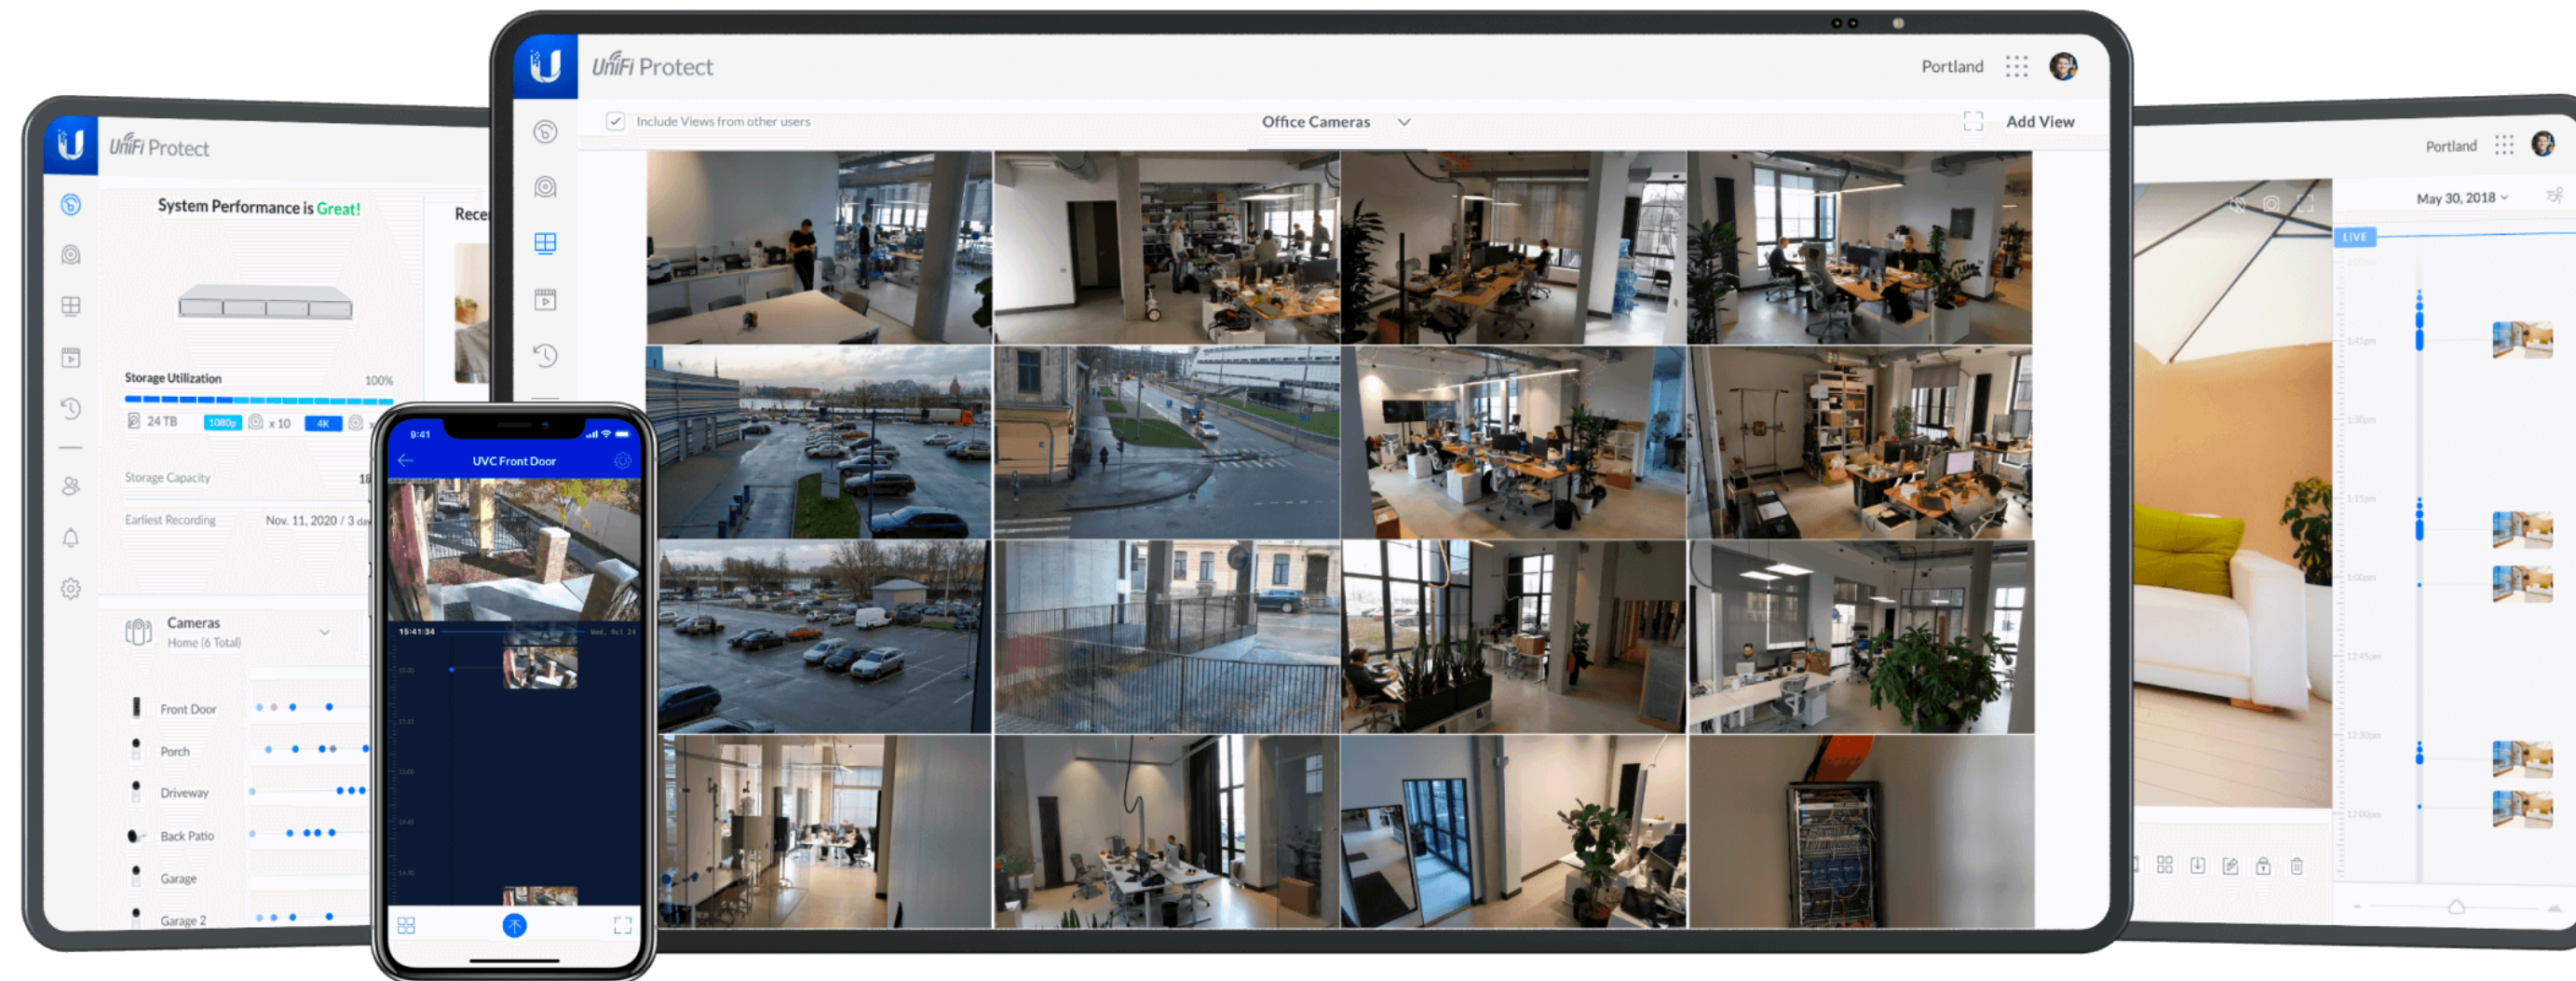

UniFi[®] Network

Access Points

Simultaneous Dual-Band Wi-Fi | Scalability for Thousands | Amazing Long-Range Links

UniFi[®] Network Switches

Manage your Networks from a Single Control Pane | Intuitive and Robust Configuration, Control and Monitoring
Remote Firmware Upgrade | Users and Guests | Guest Portal/Hotspot Support

48 Port – PoE+ Support (40), PoE++ Support (8), and SFP+ Support (4)

UniFi[®] Network

Dream Machine Pro

Optical Fibre Connectivity | 8 Port Switch & Security Gateway | Powerful Firewall Performance | Convenient VLAN Support

UniFi[®] Network

UniFi Controller

Unlimited APs at No Cost | Easy and Intuitive Interface | Remotely Manage from Anywhere

UniFi® Protect

Surveillance

Privacy of Local Storage | No Subscriptions, Easy to Use | No Bandwidth Consumption