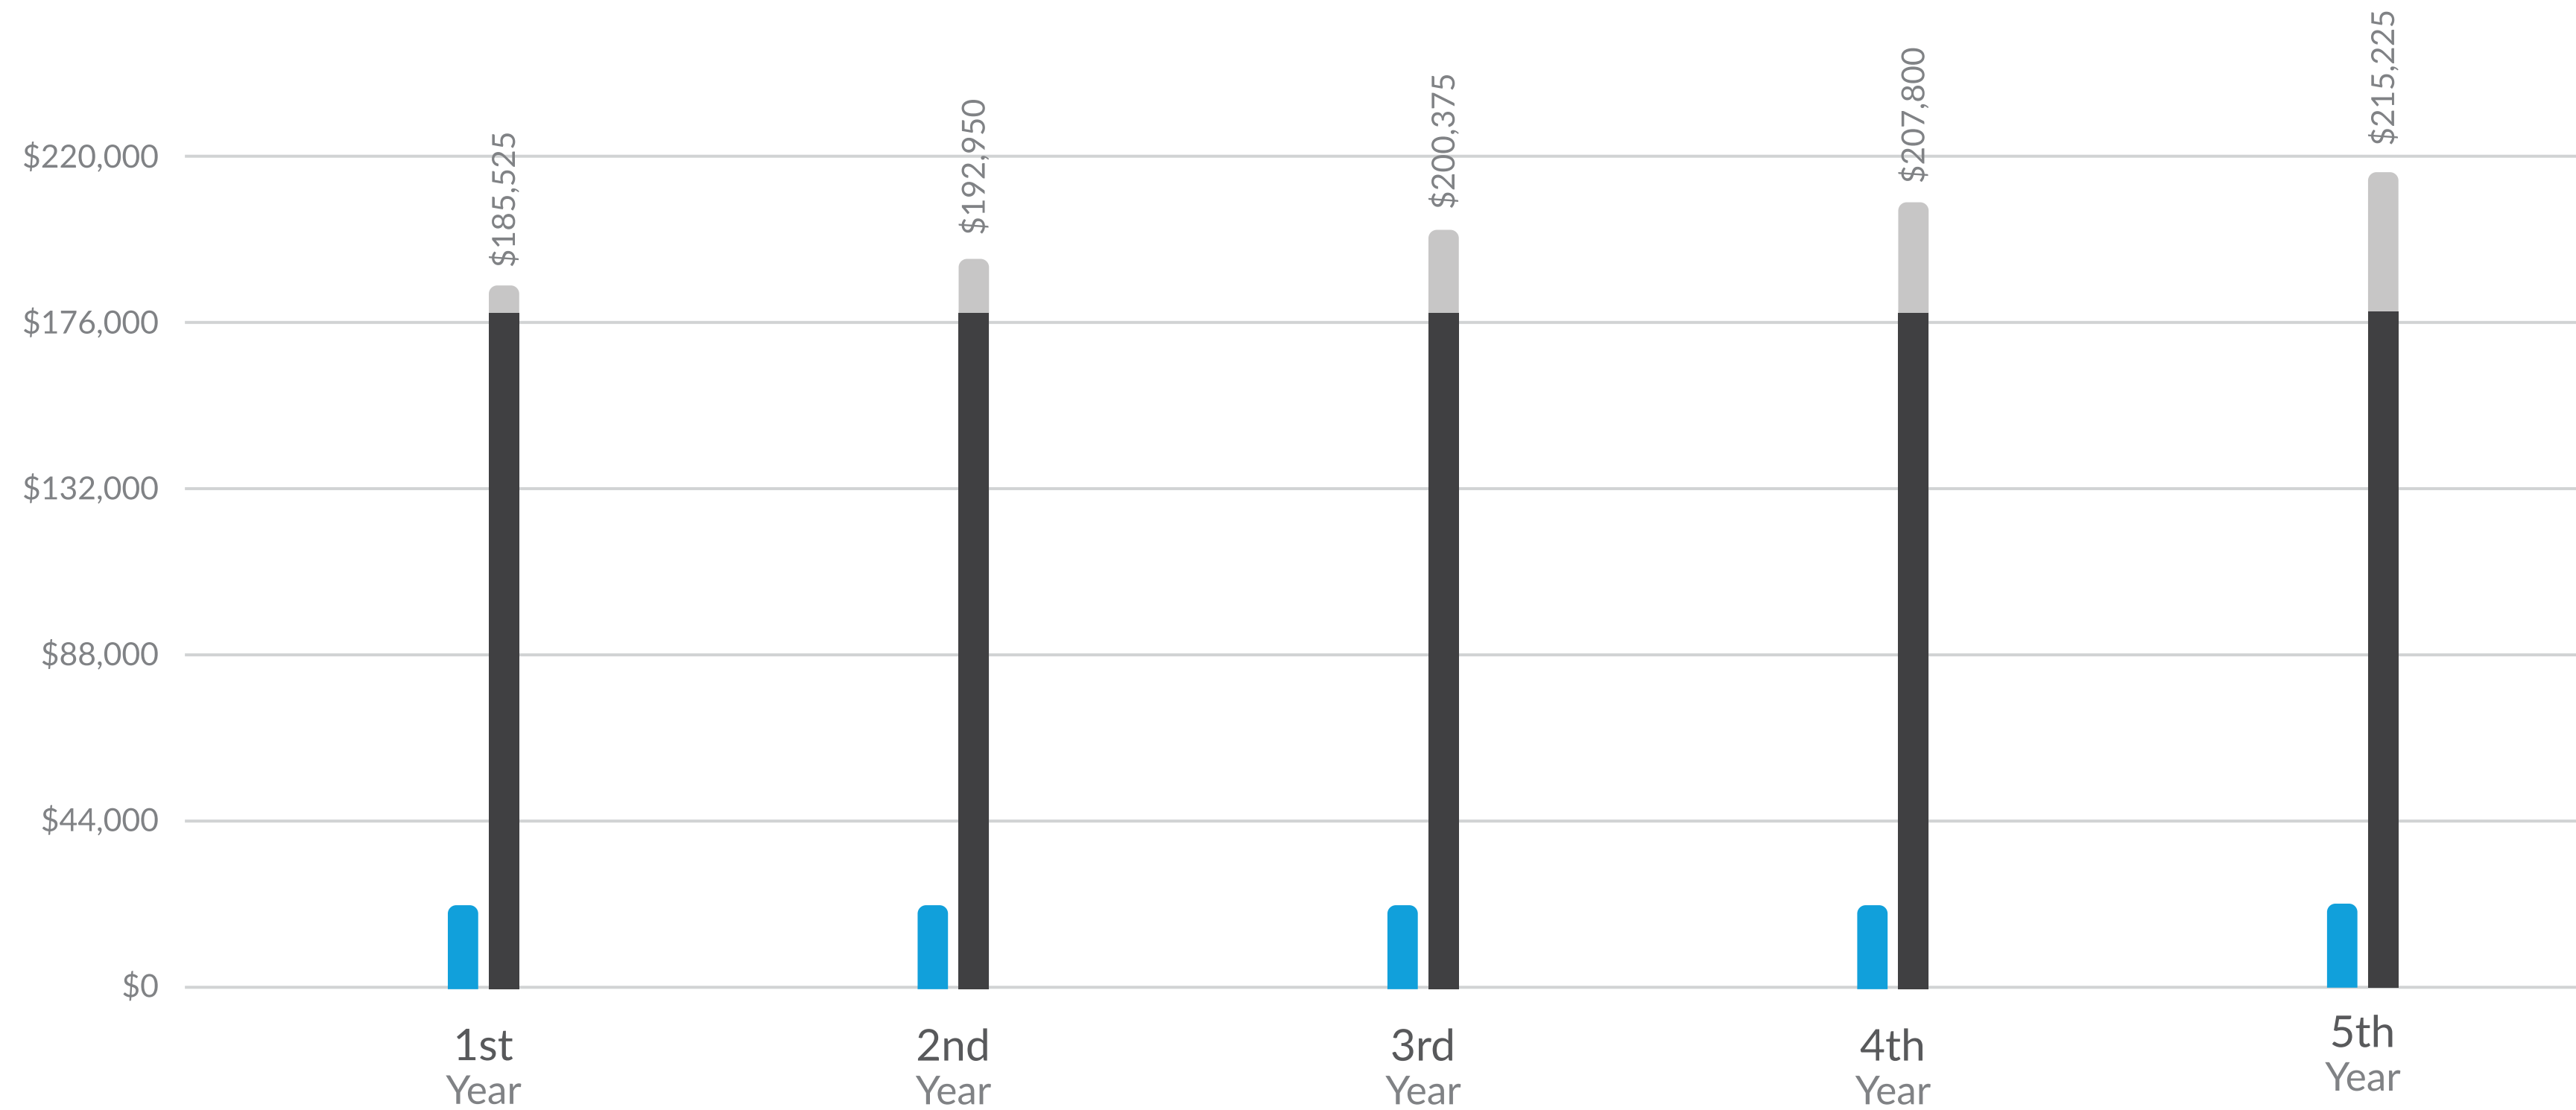

Ubiquiti does not charge software licensing or maintenance fees.

Access Points: 100

Comparing 802.11ac, Wave 2, 4x4 Access Points

- Cisco: 1850 APs, Controller (HA configuration), Prime Infrastructure, Server Appliance, SMARTnet and Required Licenses (perpetual, maintenance yearly)
- Ubiquiti: [nanoHD AP](#), SDN Software, Application Server, Security Gateway