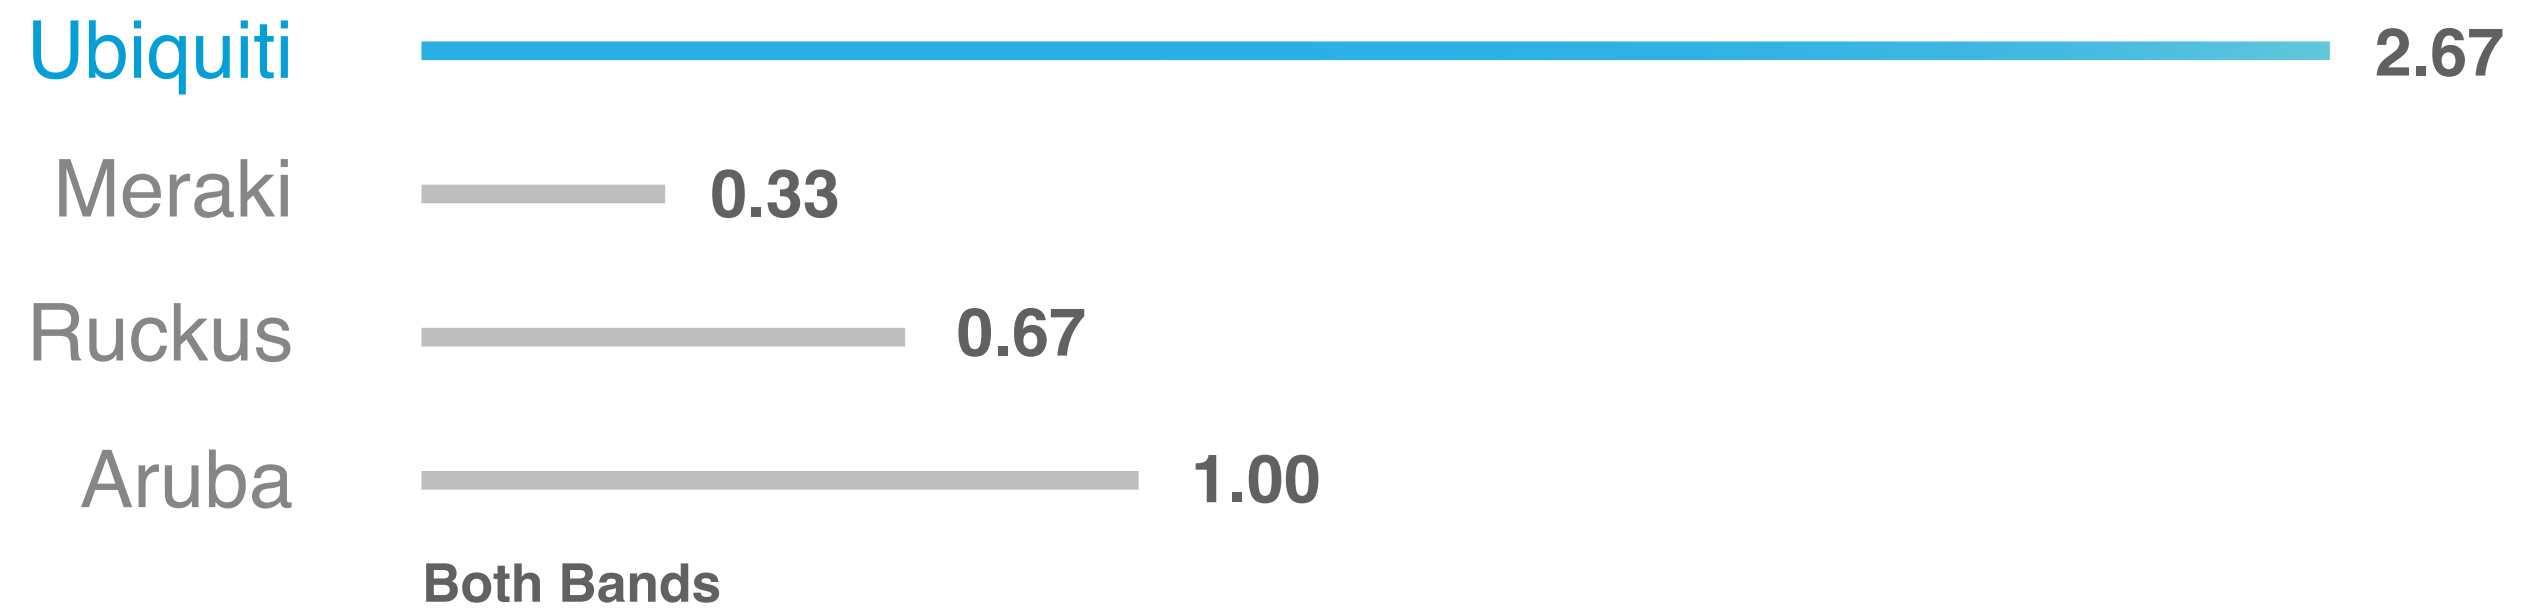

UniFi Access

Door Access

Intuitive User Experience | Seamless Integration | Multi-site Scalability

Performance

Throughput, Mbps 50% Faster

Video Streaming Ranking 2.67x Better

Tests performed by
 alethea®

Competitors