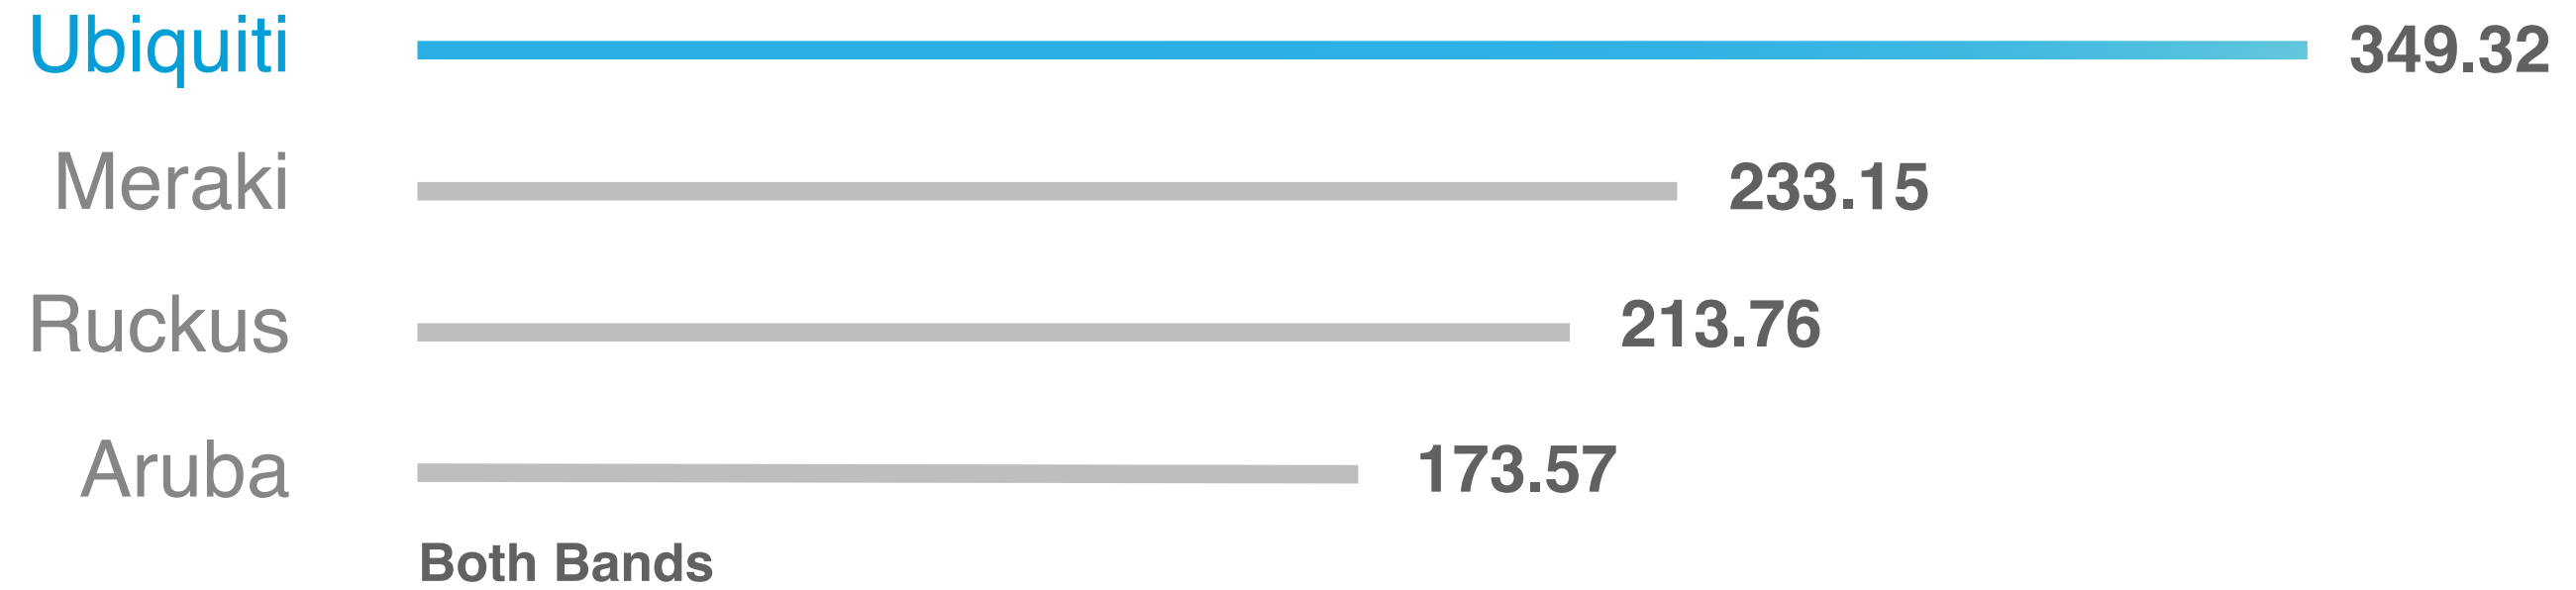

UniFi Access

Door Access

Intuitive User Experience | Seamless Integration | Multi-site Scalability

Performance

Throughput, Mbps 50% Faster

Video Streaming Ranking 2.67x Better

Tests performed by
 alethea®

Competitors