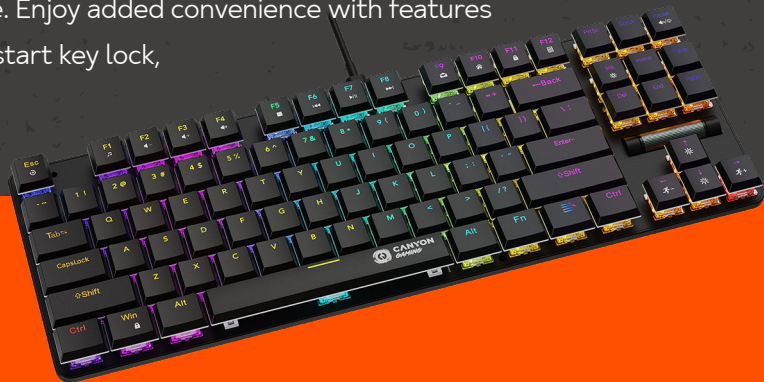

The Cometstrike GK-50 mechanical keyboard will be a breakthrough for professional gamers seeking performance. Featuring 87 keys, the GK-50 is designed to maximize comfort and minimize desktop clutter.

With a durability rating of 50 million keystrokes and double-injection keycaps, this keyboard is built to last a lifetime. Engineered with MX Red linear switches, this compact tenkeyless keyboard boasts a seamless typing and gaming experience with a 2 mm actuation point and 60 g actuation force for optimal control. Plus, the anti-ghosting technology allows for numerous key combinations without any input conflicts.

Create the right mood with the full-color rainbow backlighting and 20 dynamic lighting modes of the Cometstrike. Enjoy added convenience with features like a volume dial, start key lock, and anti-slip feet for stability.

Red Mechanical switches

Low profile keycaps

Anti Ghosting function

Fast trigger actuation 2 mm

Pressings Buttons lifecycle

«WIN» / «START» button lock

Types of Rainbow backlight

Scroll button

FEATURES

- o Professional gaming keyboard
- o Tenkeyless, 87 keys
- o MX Red linear switches
- o 4mm key travel
- o Actuation point at 2 mm
- o Actuation force 60+/-10g
- o Key lifecycle: 50 million keystrokes
- o Anti-ghosting feature
- o Start key lock
- o Rainbow backlight with 20 modes
- o Backlight customization
- o Additional dial for volume setting
- o Double-injection keycaps: EN or EN+RU
- o 1.8 m Type C cable, removable
- o Anti-slip feet