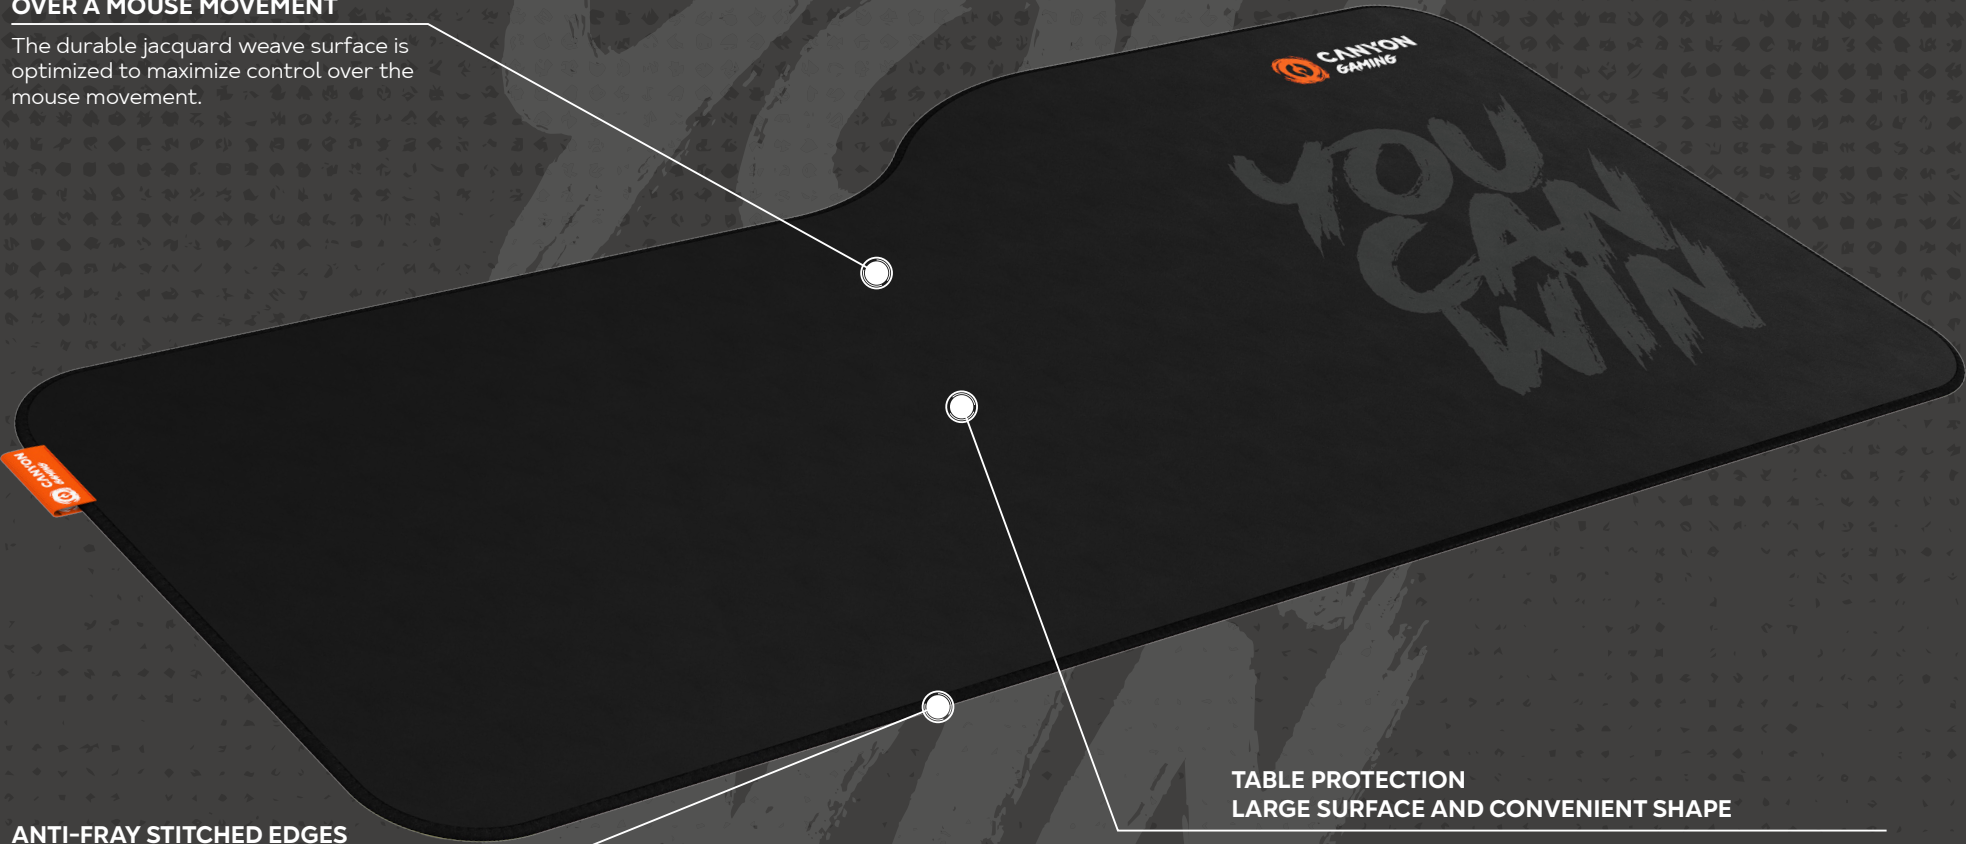

The durable jacquard weave surface is optimized to maximize mouse control. Neatly stitched edges protect the mat from abrasion and increase durability. A simple, harmonious design will make a stylish addition to the workspace.

XL size:
930×350×430 mm

Optimized
surface

Ergonomic
design

The jacquard
surface

Anti-slip
rubber base

FEATURES

- 930×350×430 mm size
- Surface optimized for precise and fast movements
- Fits all mouse sensitivities and sensors
- Size accommodates keyboard and mouse
- Anti-slip natural rubber base
- Anti-fray stitched edges

**OPTIMIZED SURFACE
PERFECT CONTROL
OVER A MOUSE MOVEMENT**

The durable jacquard weave surface is optimized to maximize control over the mouse movement.

**ANTI-FRAY STITCHED EDGES
STRENGTH AND DURABILITY**

The edges of the mat are carefully stitched to protect against abrasion and increase durability. The dense surface of the mat prevents dust accumulation, thus keeping it clean for a longer time.

**TABLE PROTECTION
LARGE SURFACE AND CONVENIENT SHAPE**