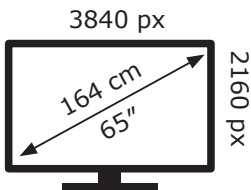

ENERG

PRESTIGIO SOLUTIONS

PSMB000L755

154 kWh/1000h

ENERG

PRESTIGIO SOLUTIONS

PSMB000L865

211 kWh/1000h